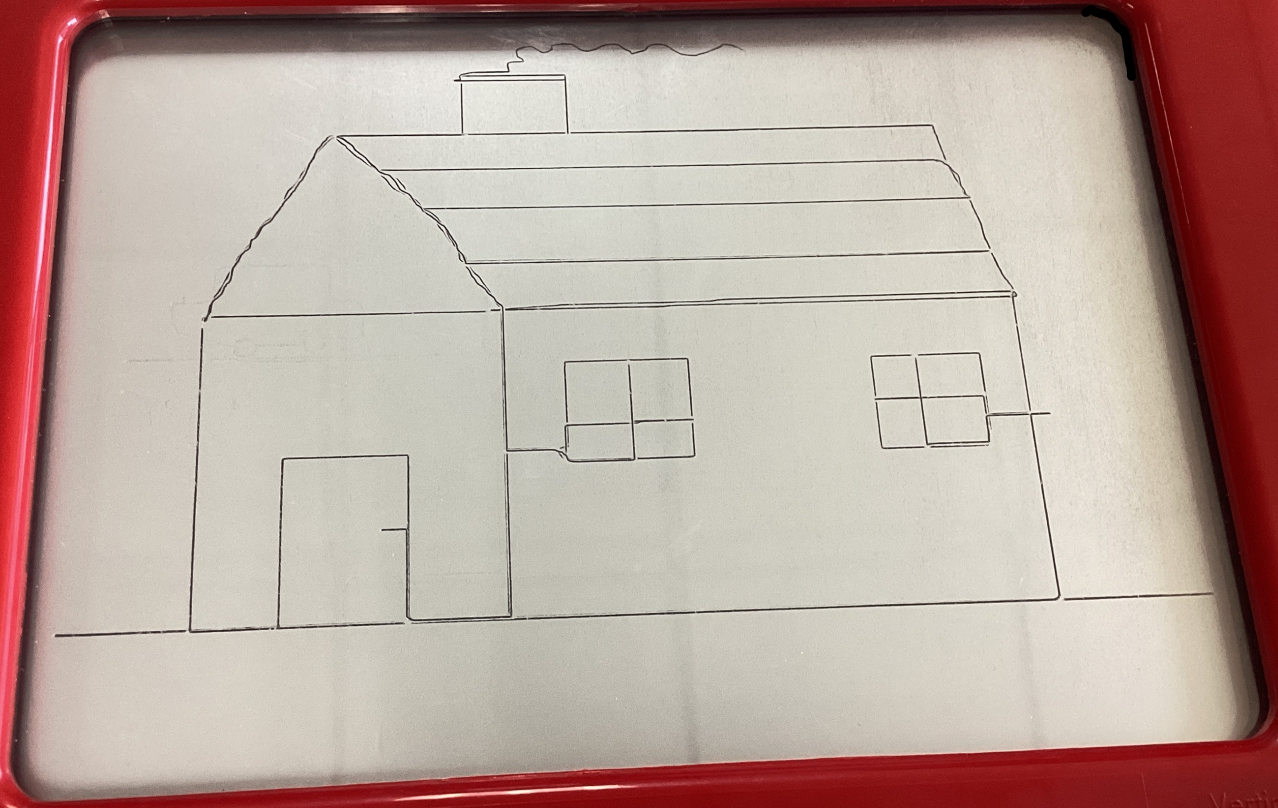

MAGIC Etch A Sketch[®] SCREEN

Horizontal
Dial

Vertical
Dial

MAGIC SCREEN IS GLASS SET IN STURDY PLASTIC FRAME
HANDLE WITH CARE